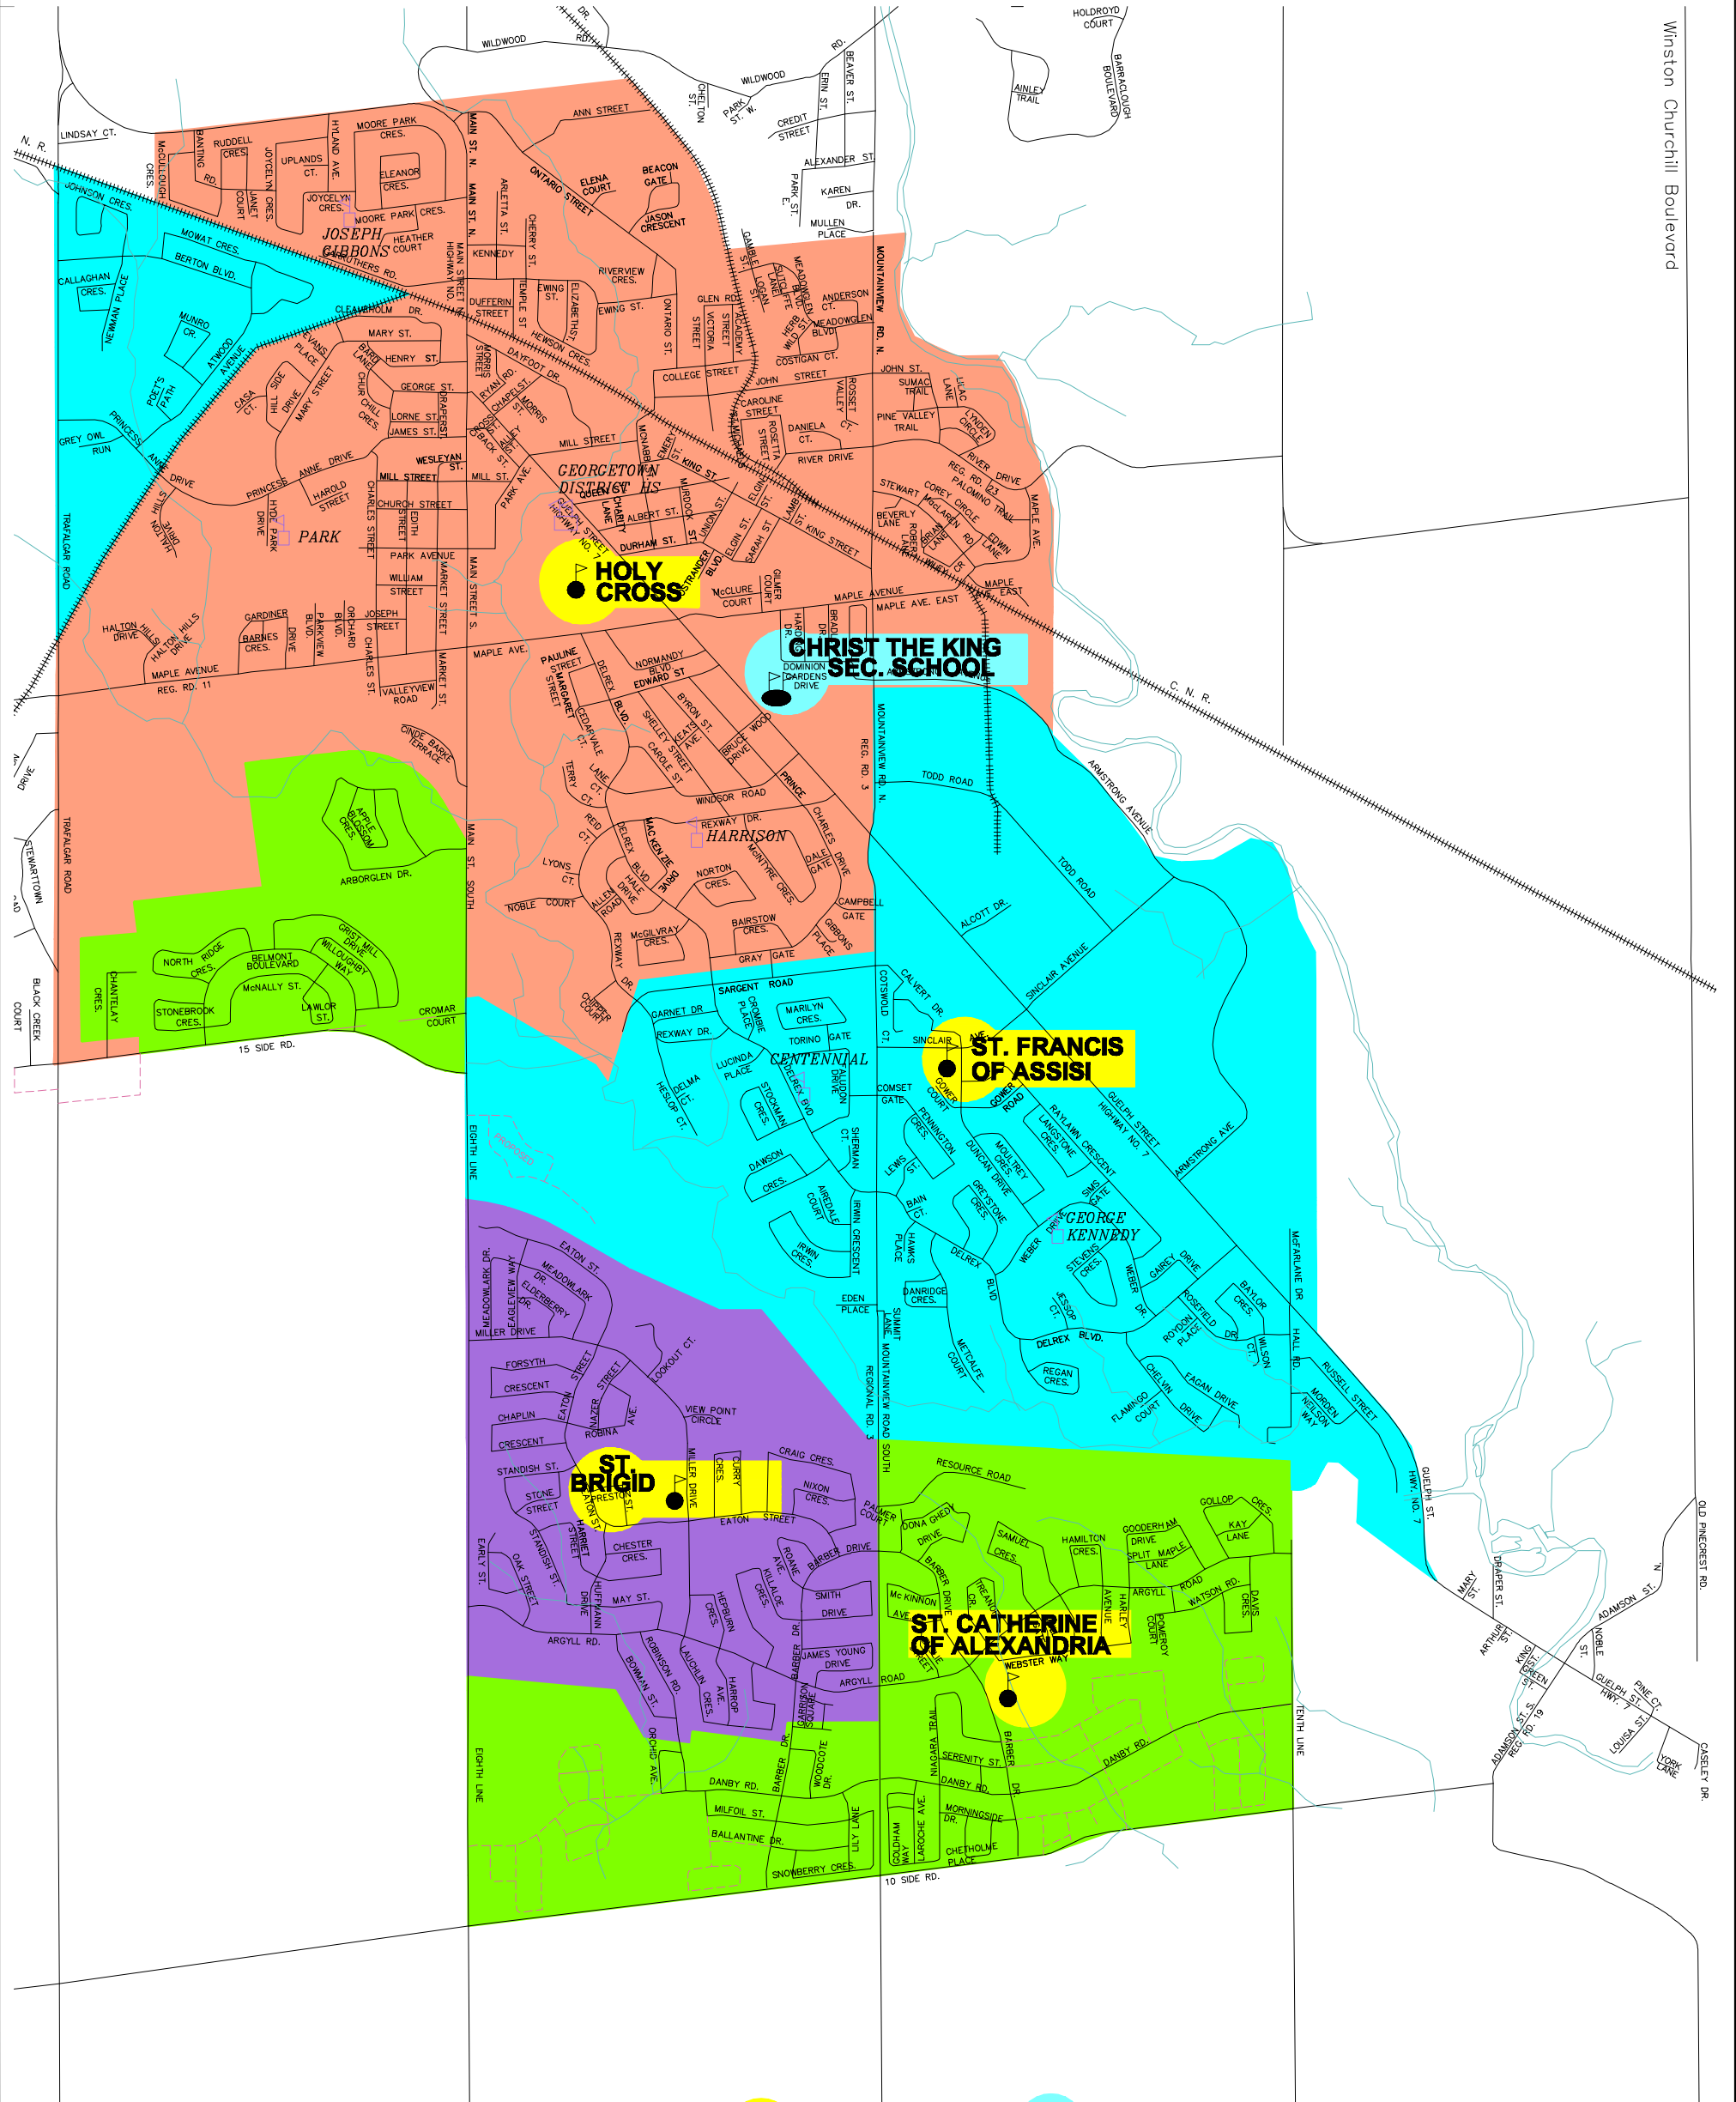

HALTON CATHOLIC DISTRICT SCHOOL BOARD TOWN OF HALTON HILLS GEORGETOWN URBAN AREA SCHOOL BOUNDARIES 2011 - 2012

GEORGETOWN BOUNDARIES 2011 - 2012

HOLY CROSS

ST. FRANCIS OF ASSISI

ELEMENTARY SCHOOLS

SECONDARY SCHOOLS

ST. BRIGID

ST. CATHERINE OF ALEXANDRIA

NOTE:
Please contact the Planning Department for clarification regarding attendance to a school if an address is adjacent to or in proximity to any of the school attendance/patch boundary areas provided on this map.