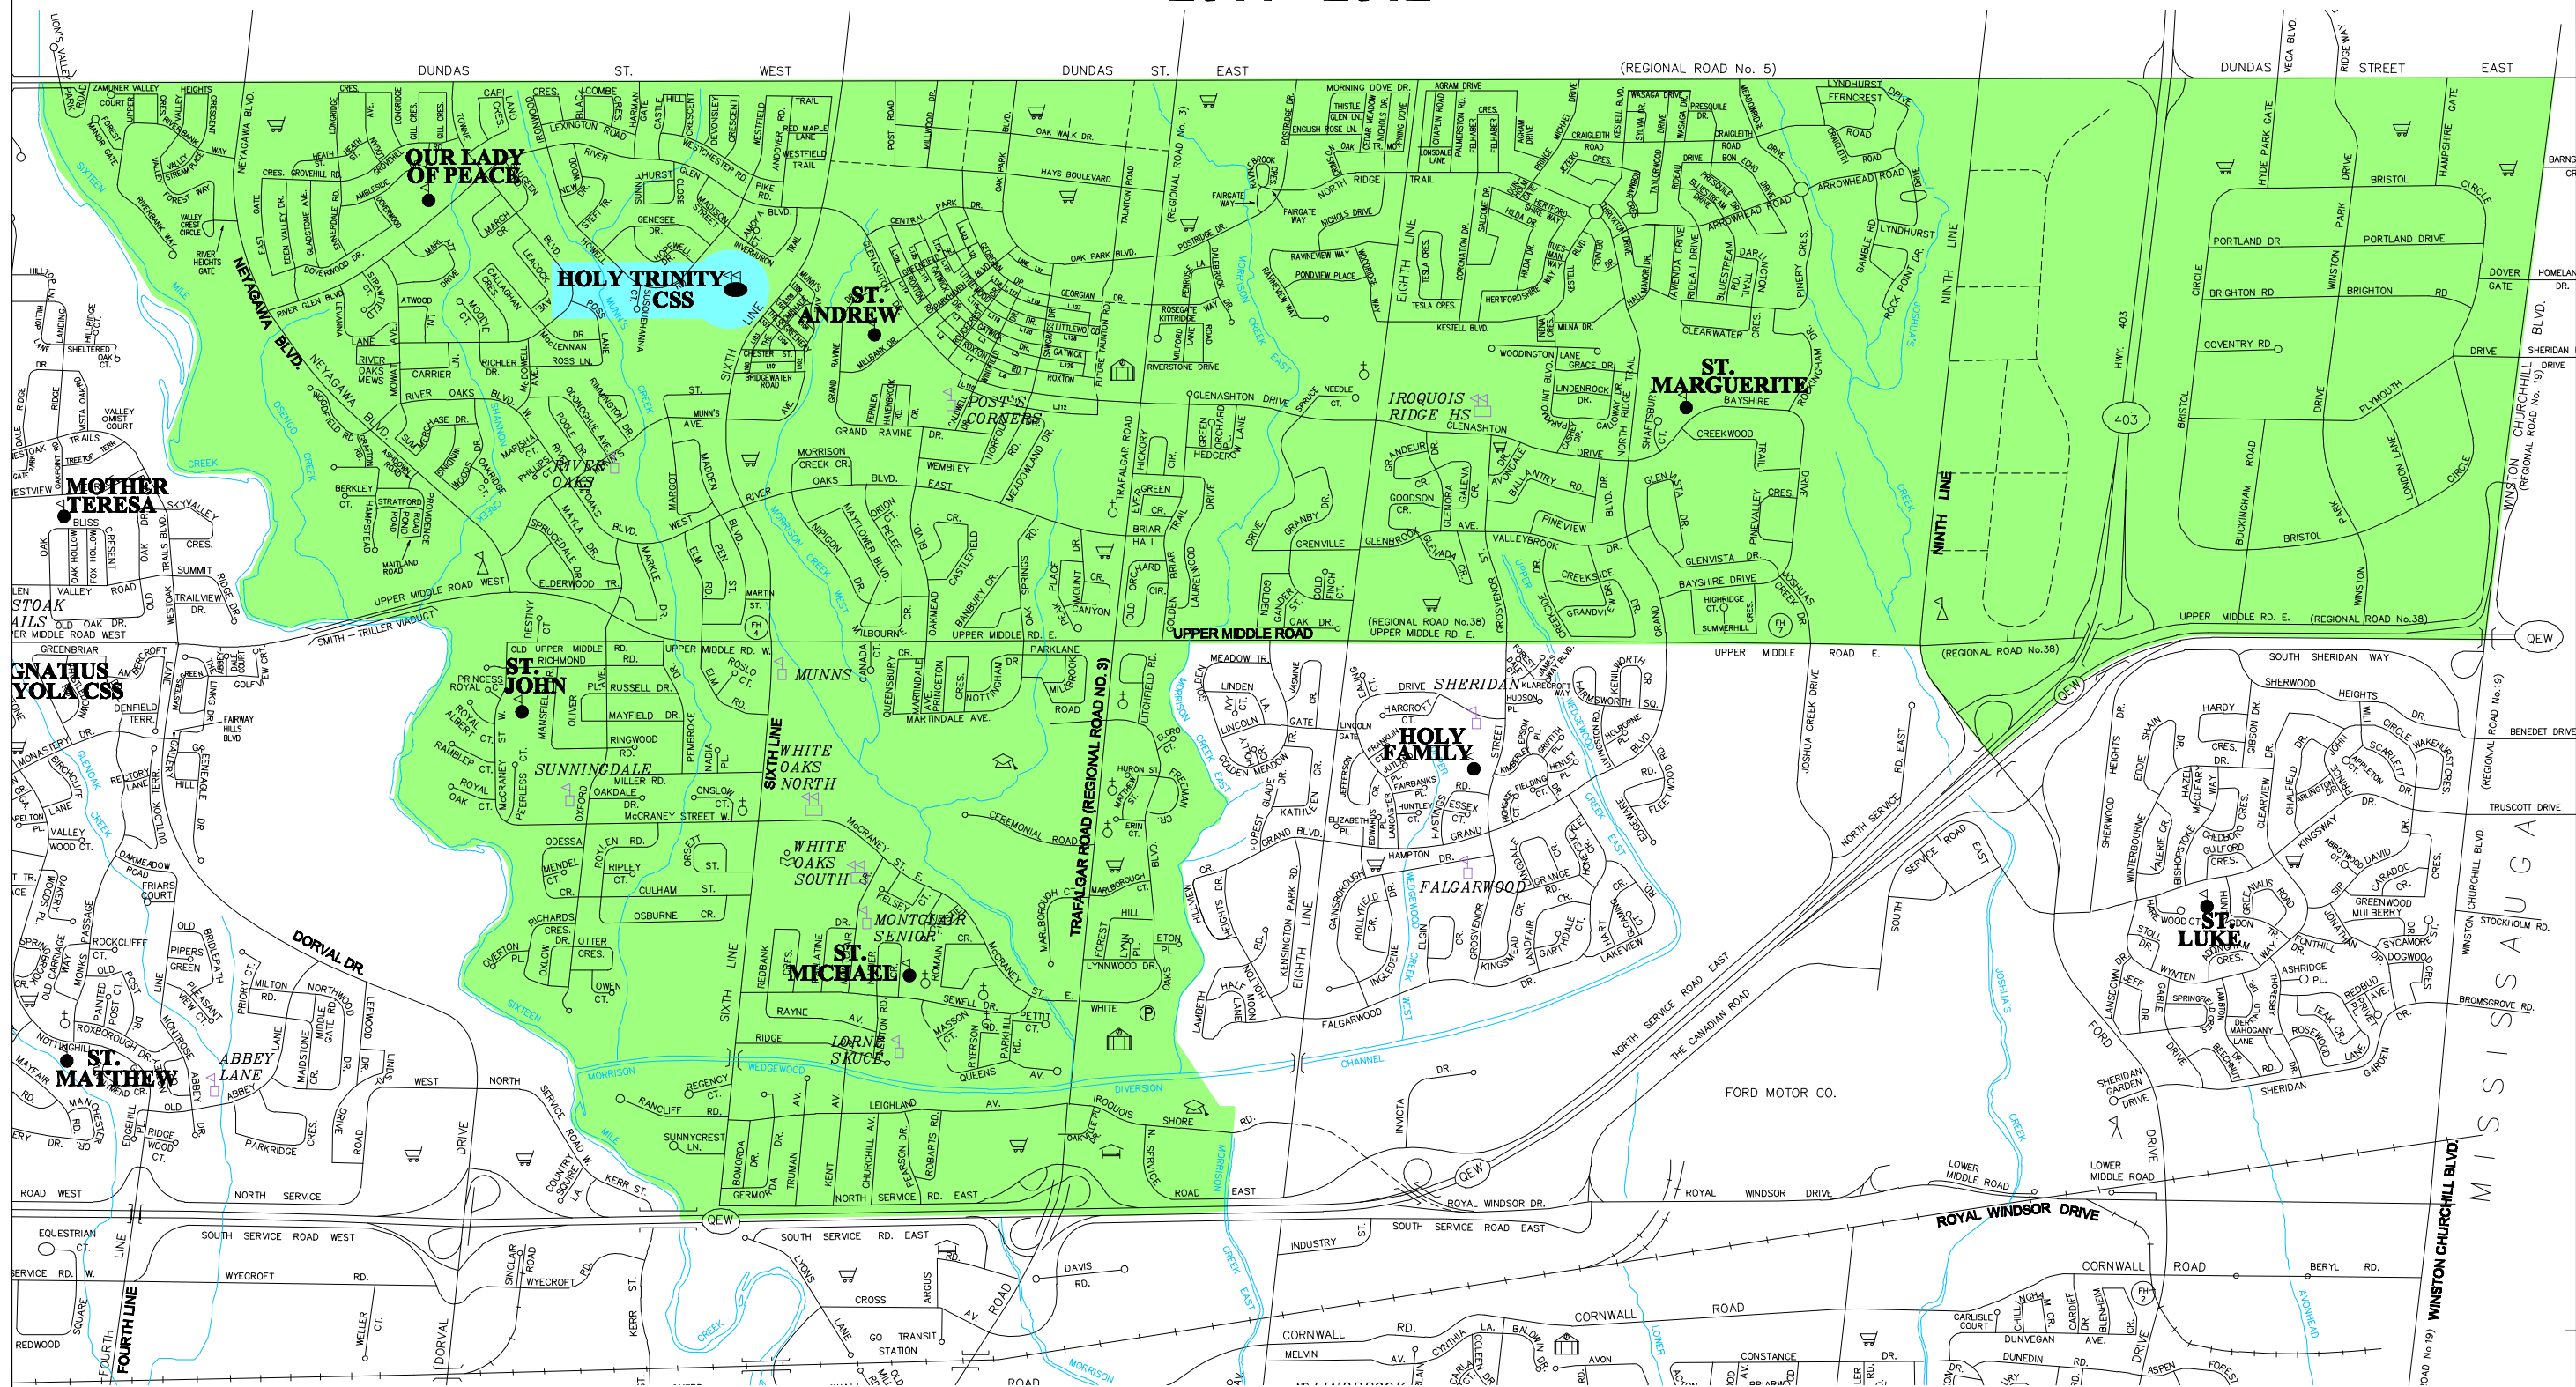

# HALTON CATHOLIC DISTRICT SCHOOL BOARD OAKVILLE SECONDARY SCHOOL BOUNDARIES 2011 - 2012

OAKVILLE CATHOLIC SECONDARY SCHOOLS  
BOUNDARIES 2010 - 2011

HOLY TRINITY CSS

**NOTE:**  
Please contact the Planning Department for clarification regarding attendance to a school if an address is adjacent to or in proximity to any of the school attendance/patch boundary areas provided on this map.

**Town of Oakville  
2011 Street Directory Map**  
SCALE: 1:7.5  
June, 2010

Town of Oakville  
Planning Services Department  
1326 York Mills Road, Oakville, Ontario L6L 1P6 (905) 846-8000  
Drawn: Don Taylor, C.E.T. Updated: 2011 Email: dg@oakville.ca

**SECONDARY SCHOOLS**