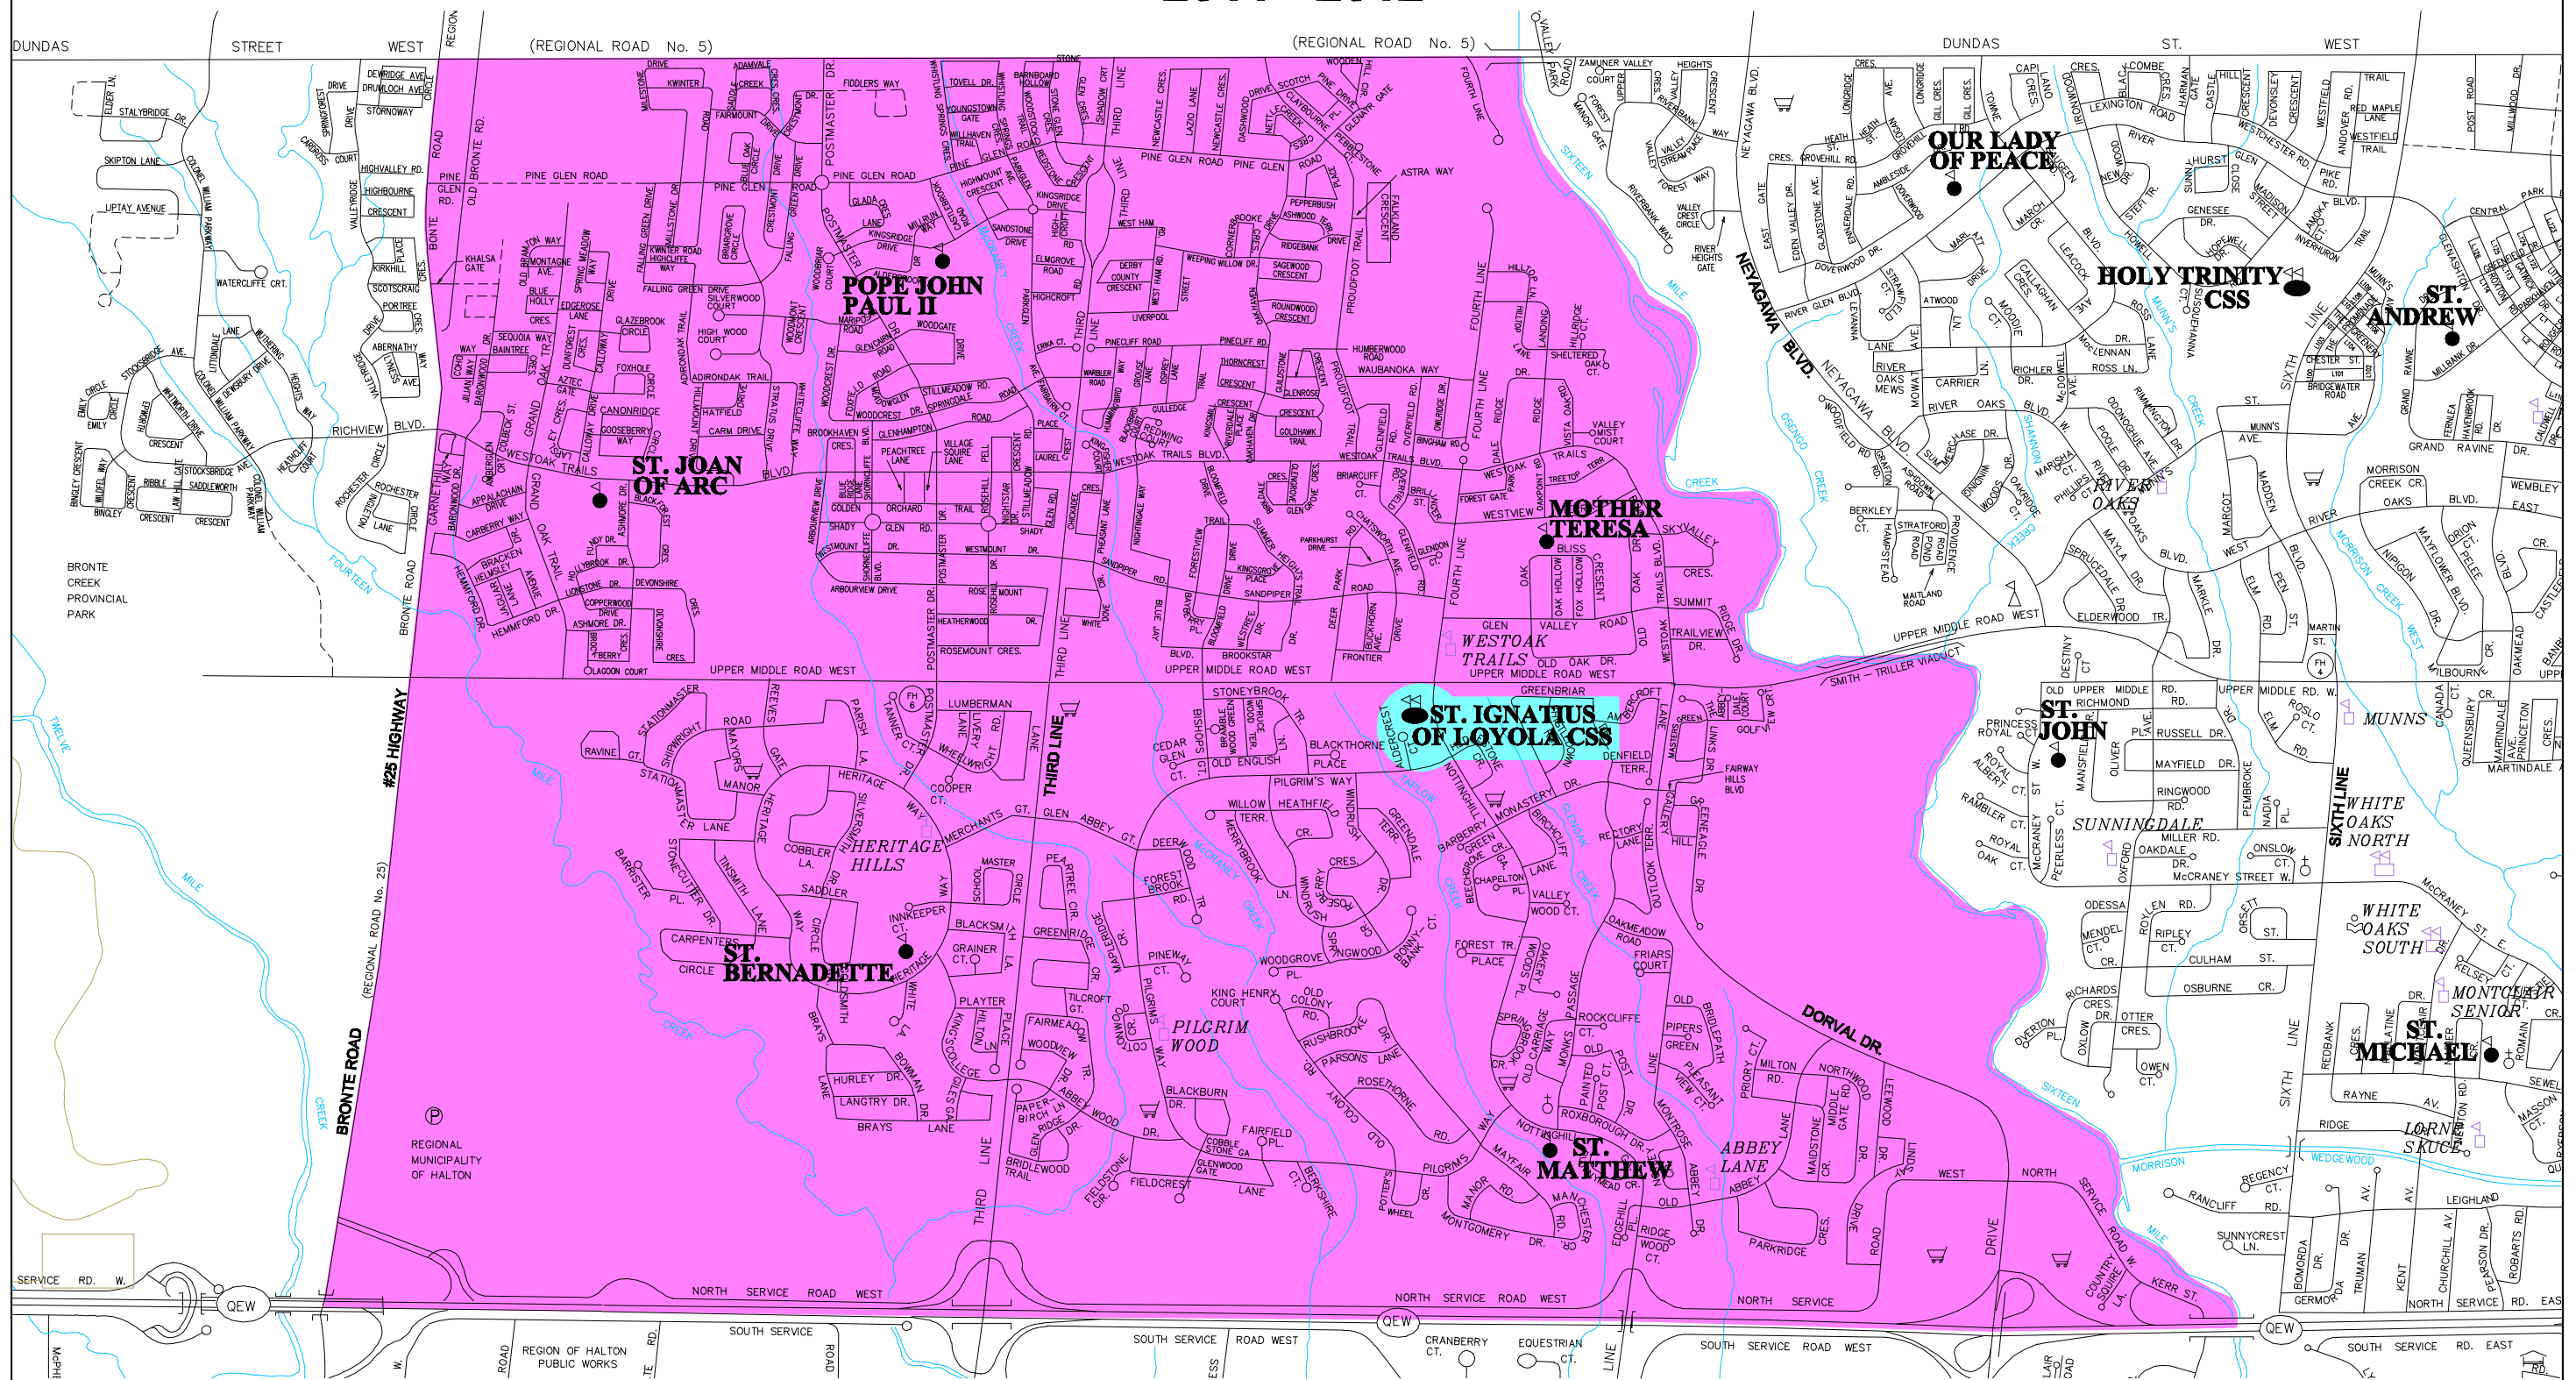

# HALTON CATHOLIC DISTRICT SCHOOL BOARD OAKVILLE SECONDARY SCHOOL BOUNDARIES 2011 - 2012

**OAKVILLE CATHOLIC SECONDARY SCHOOLS  
BOUNDARIES 2011 - 2012**

**ST. IGNATIUS OF LOYOLA CSS**

**NOTE:**  
Please contact the Planning Department for clarification regarding attendance to a school if an address is adjacent to or in proximity to any of the school attendance/patch boundary areas provided on this map.

**SECONDARY  
SCHOOLS**