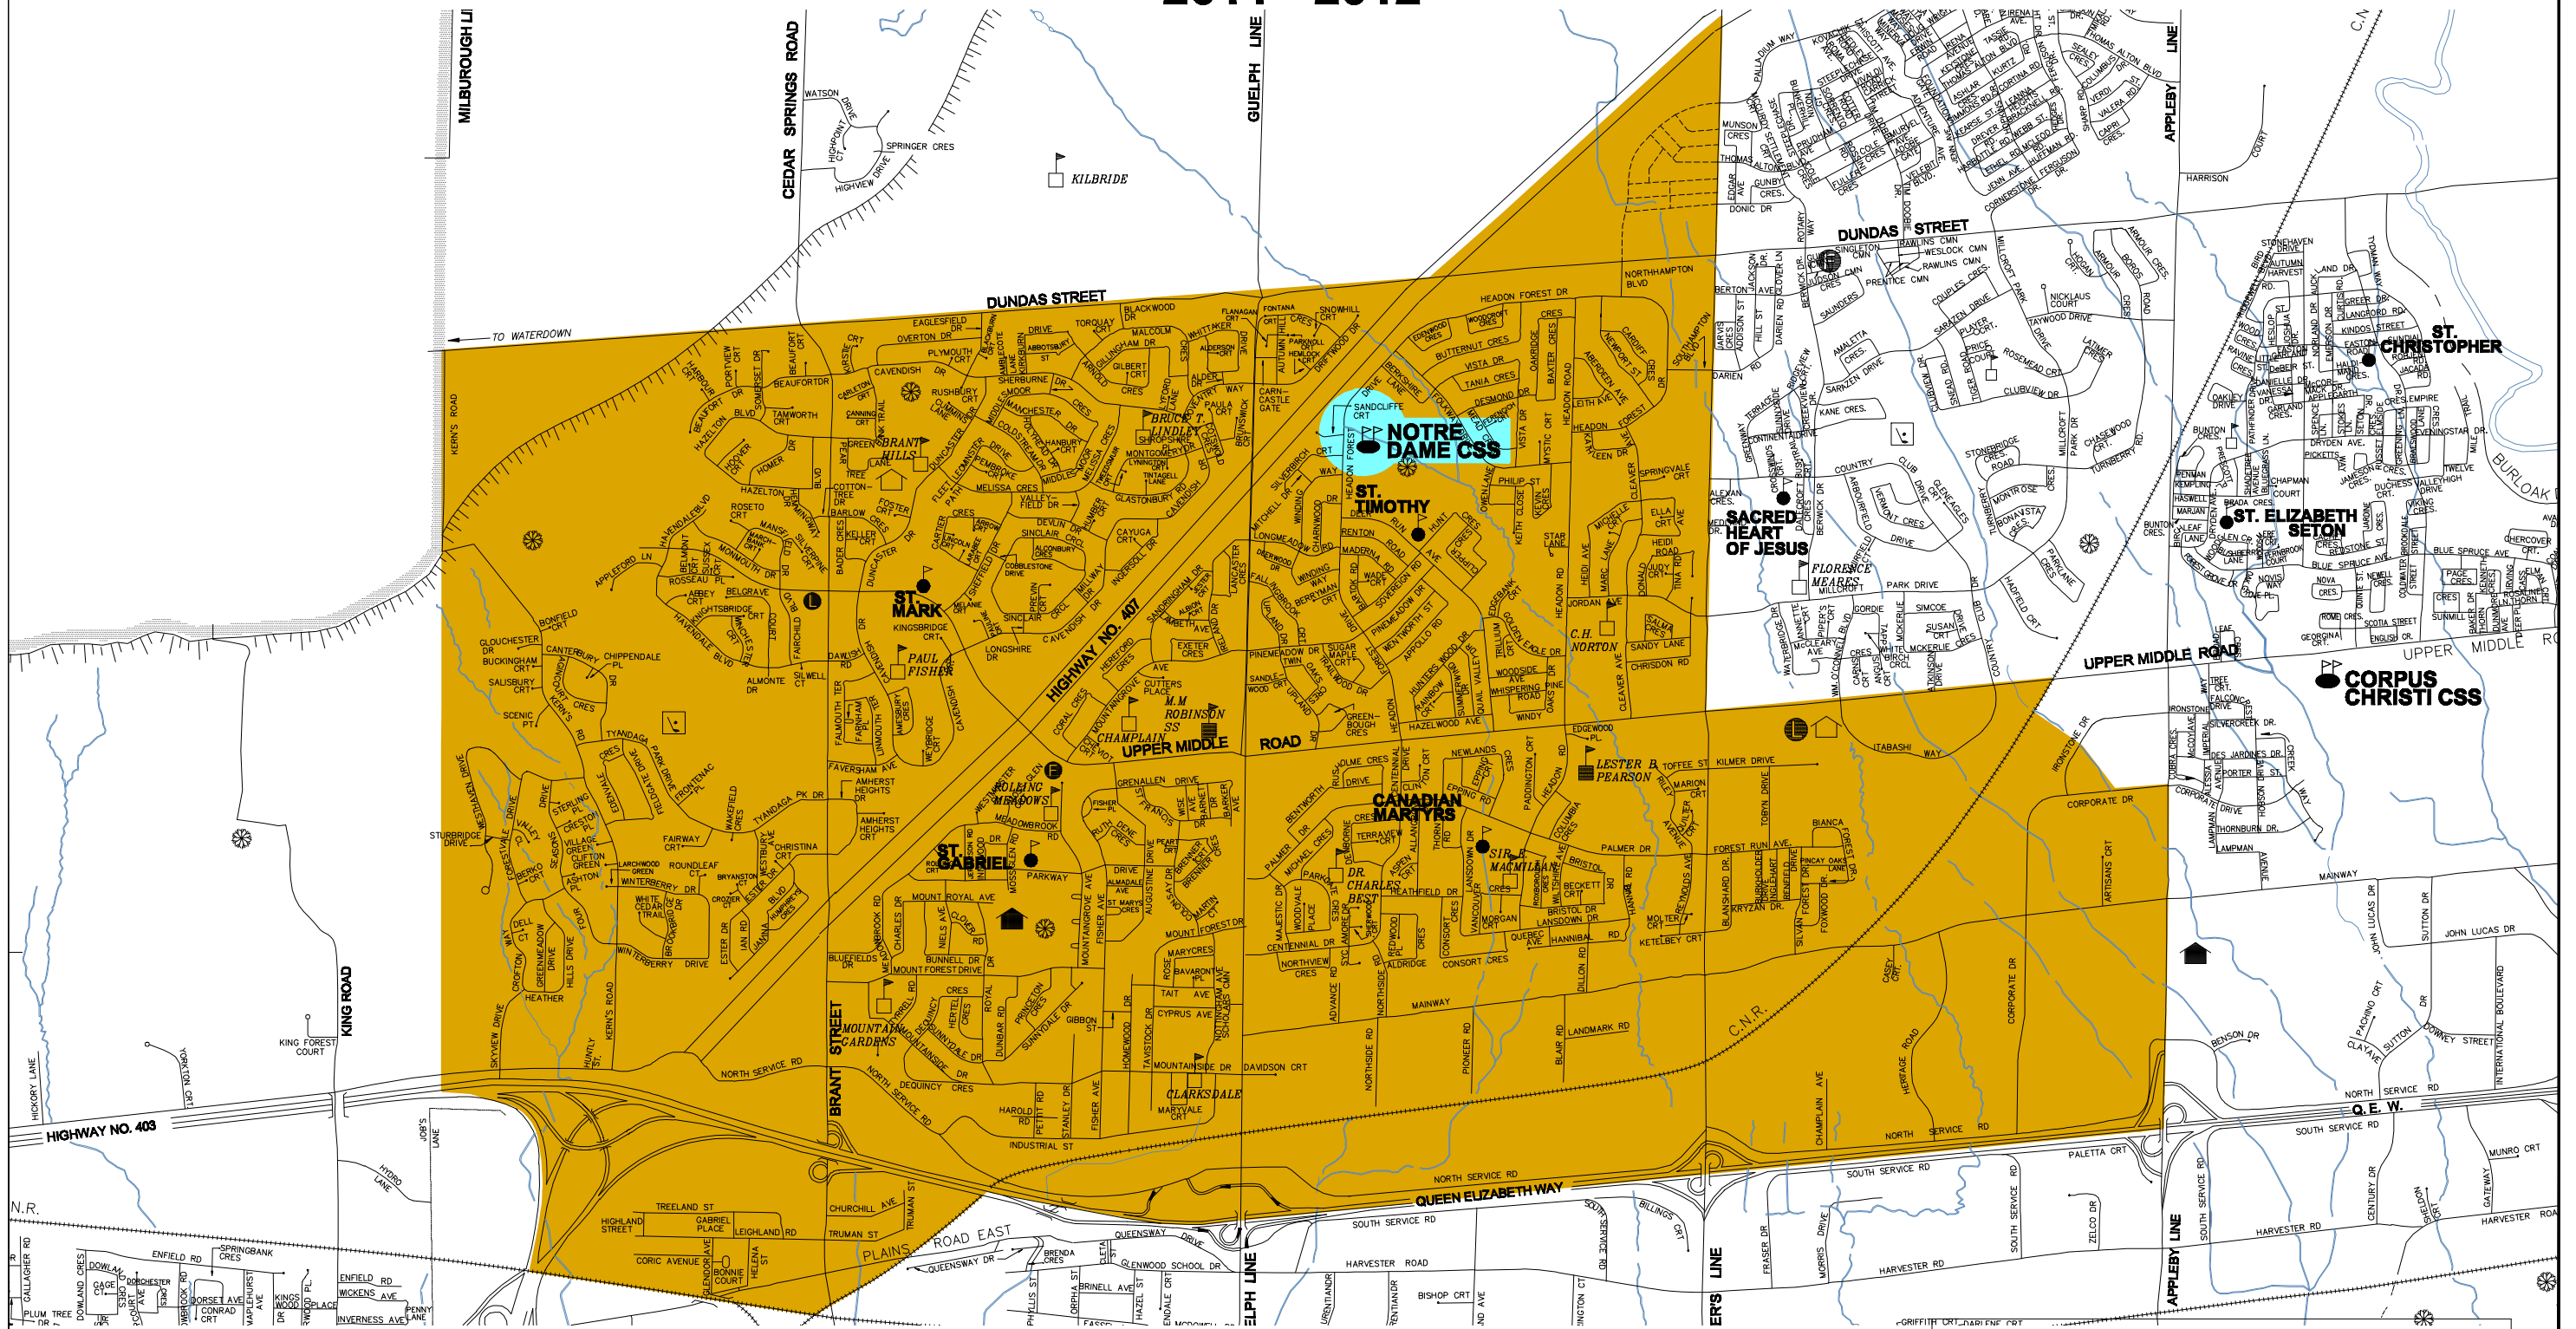

HALTON CATHOLIC DISTRICT SCHOOL BOARD BURLINGTON SECONDARY SCHOOL BOUNDARIES 2011 - 2012

BURLINGTON CATHOLIC SECONDARY SCHOOL BOUNDARIES 2011 - 2012

■ NOTRE DAME CSS

NOTE:
FOR SCHOOLS WITH RURAL PATCHES REFER TO THE RURAL SCHOOL.
BOUNDARIES PATCH MAP 2011-2012

NOTE:
Please contact the Planning Department for clarification
regarding attendance to a school if an address is adjacent
to or in proximity to any of the school attendance/patch
boundary areas provided on this map.

URBAN & RURAL STREET MAP

LAST REVISION:
FEBRUARY 2011

SCALE 1:25 000