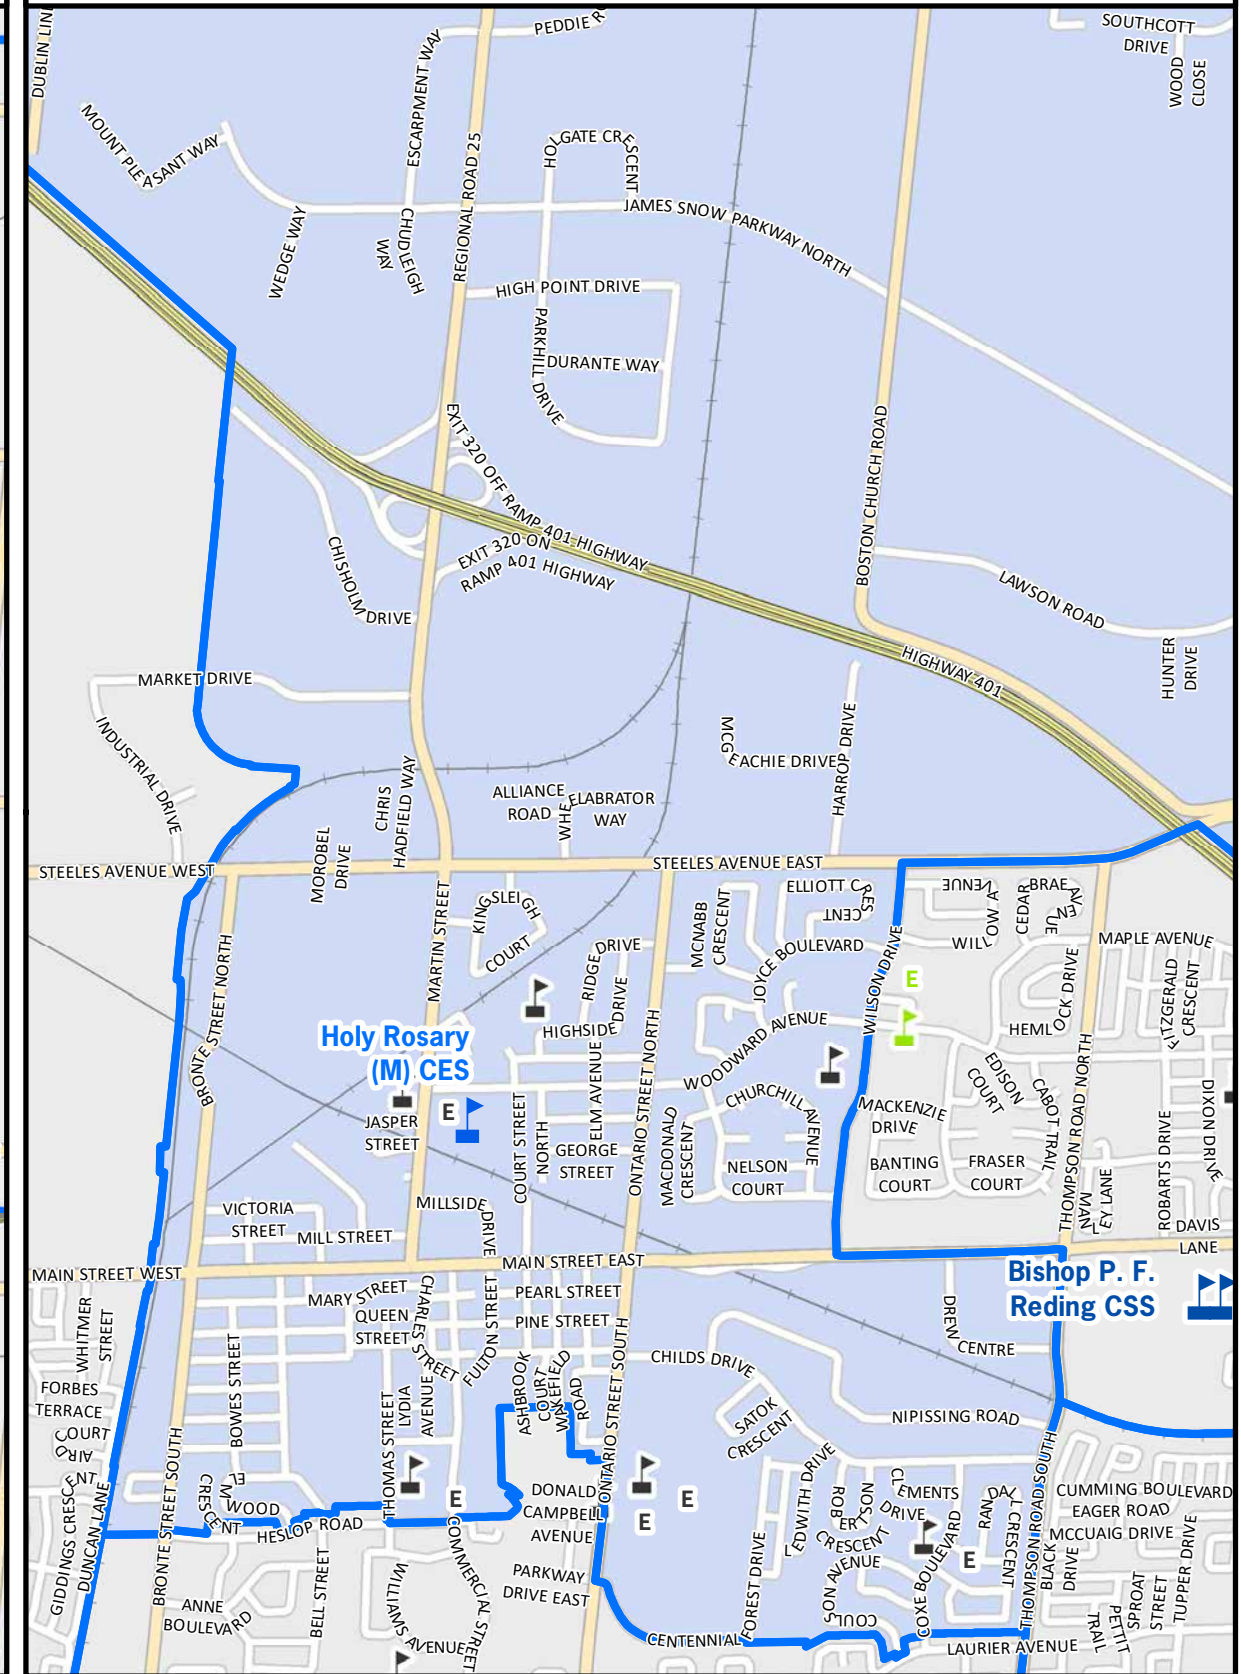

Rrual Area

Urban Area

HALTON CATHOLIC DISTRICT SCHOOL BOARD

Holy Rosary (M) Catholic Elementary School 2018-2019

School Boundary Map
141 Martin Street, Milton, L9T 2R3

- HDSB Schools
- CSDCCS Schools
- CS Viamonde Schools
- HCDSB Secondary School
- HCDSB Elementary School