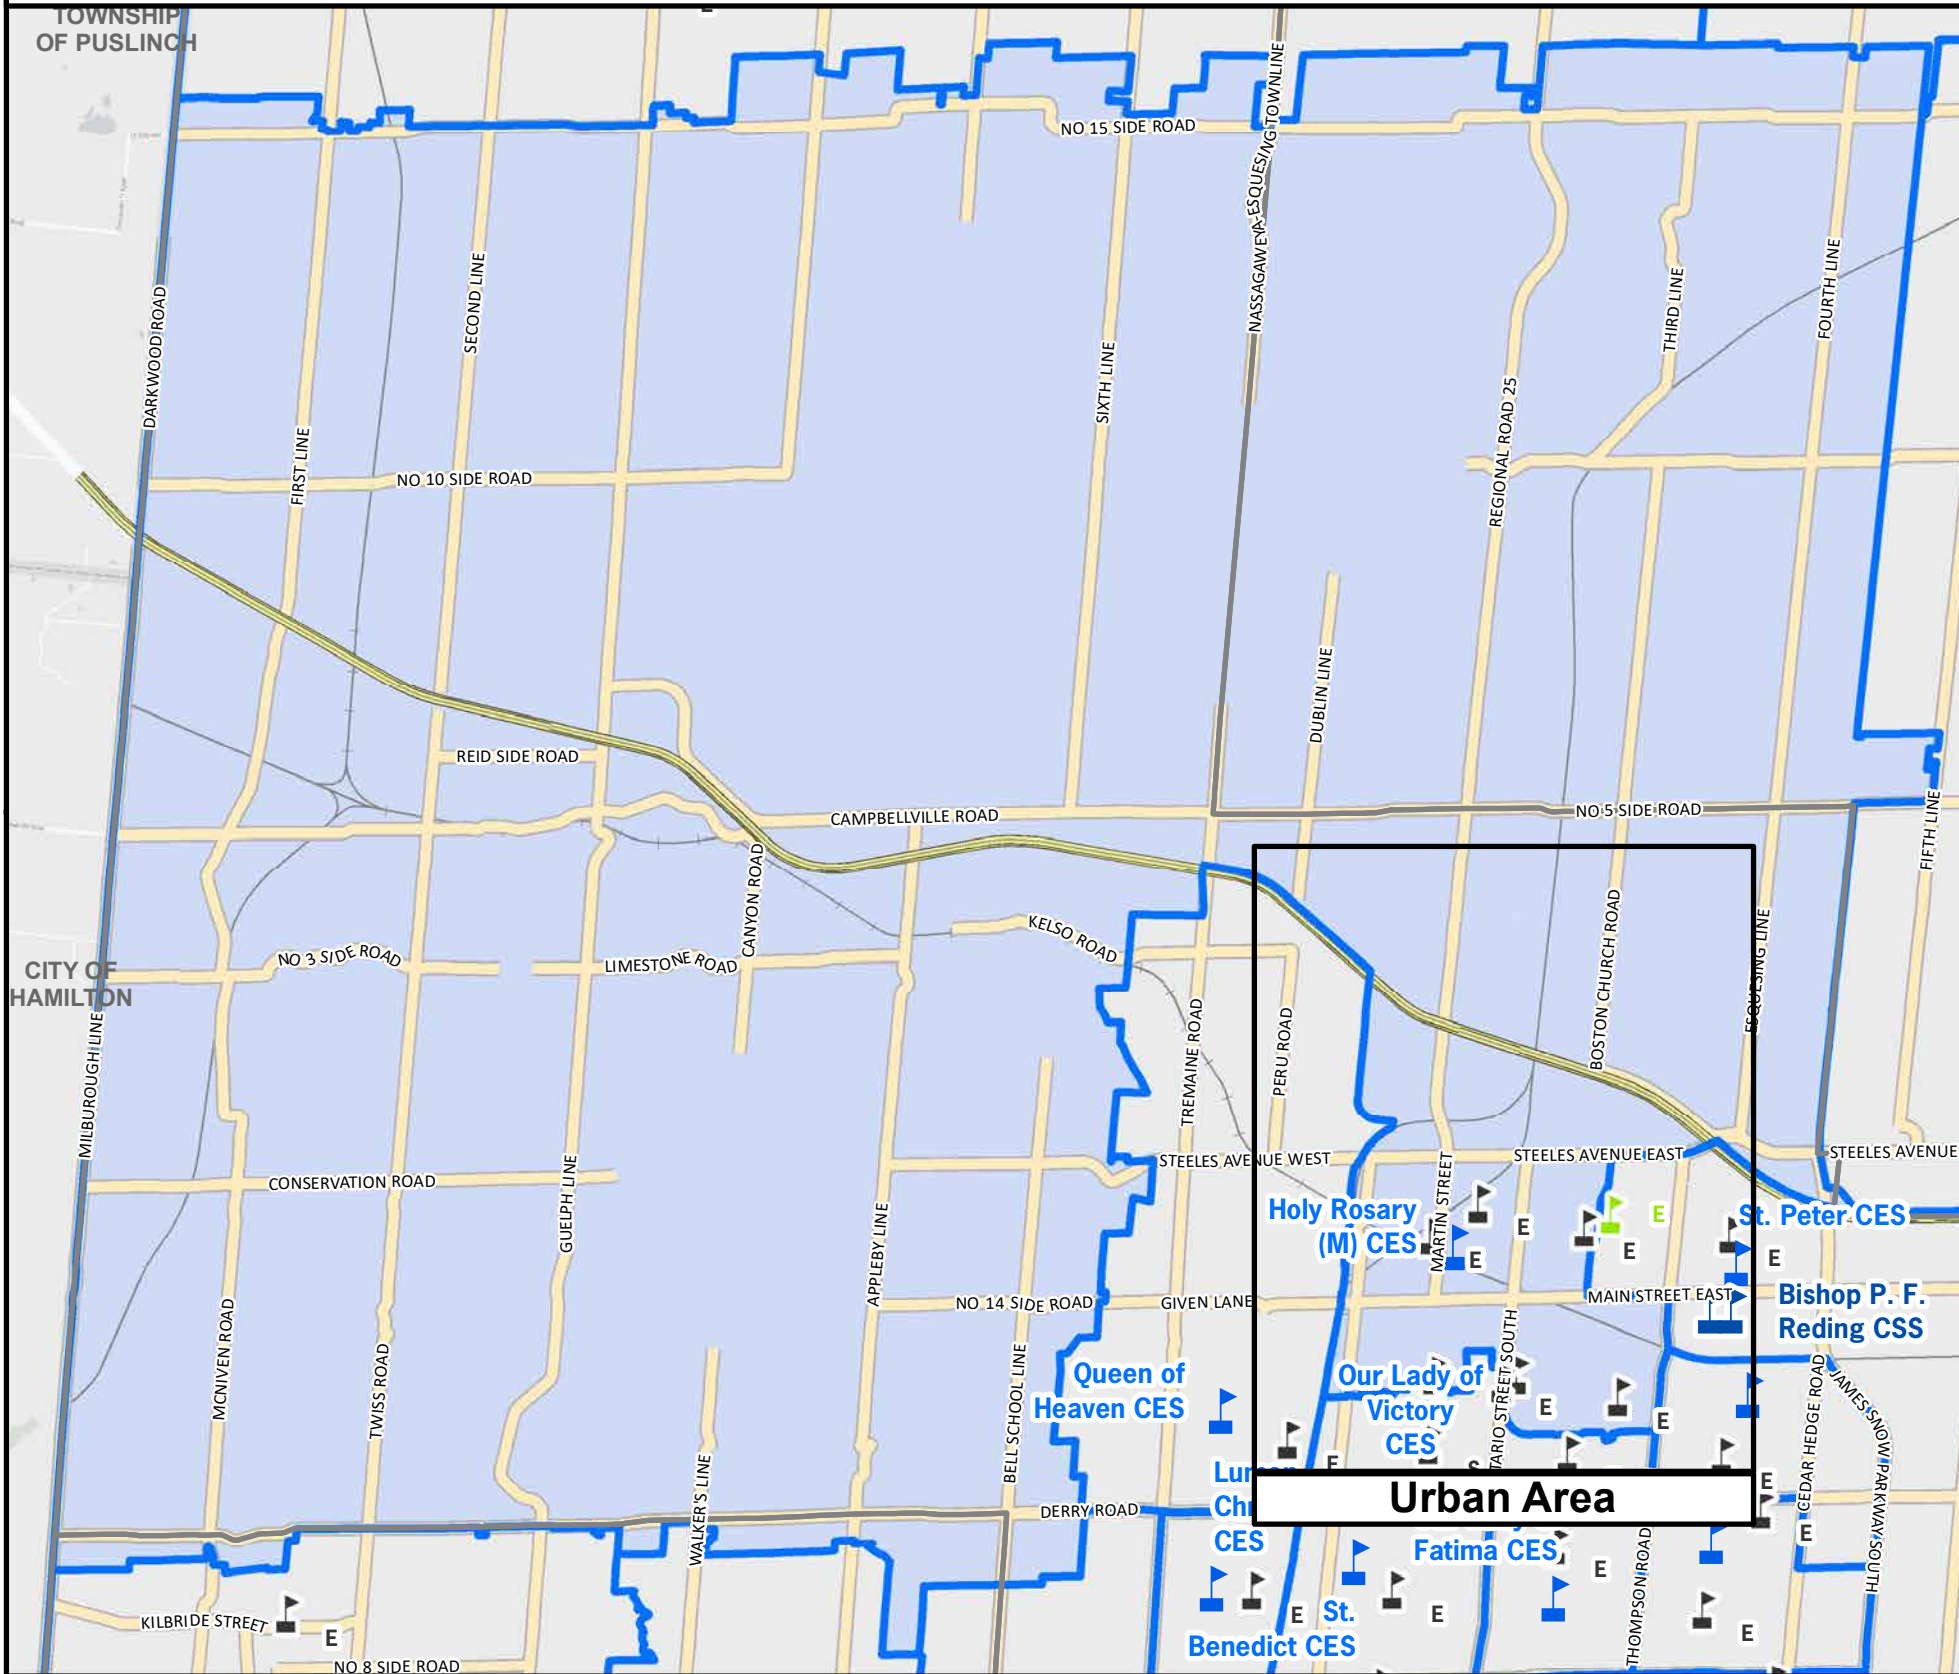

Rrual Area

Urban Area

HALTON CATHOLIC DISTRICT SCHOOL BOARD

Holy Rosary (M) Catholic Elementary School 2018-2019

School Boundary Map
141 Martin Street, Milton, L9T 2R3

- HDSB Schools
- CSDCCS Schools
- CS Viamonde Schools
- HCDSB Secondary School
- HCDSB Elementary School