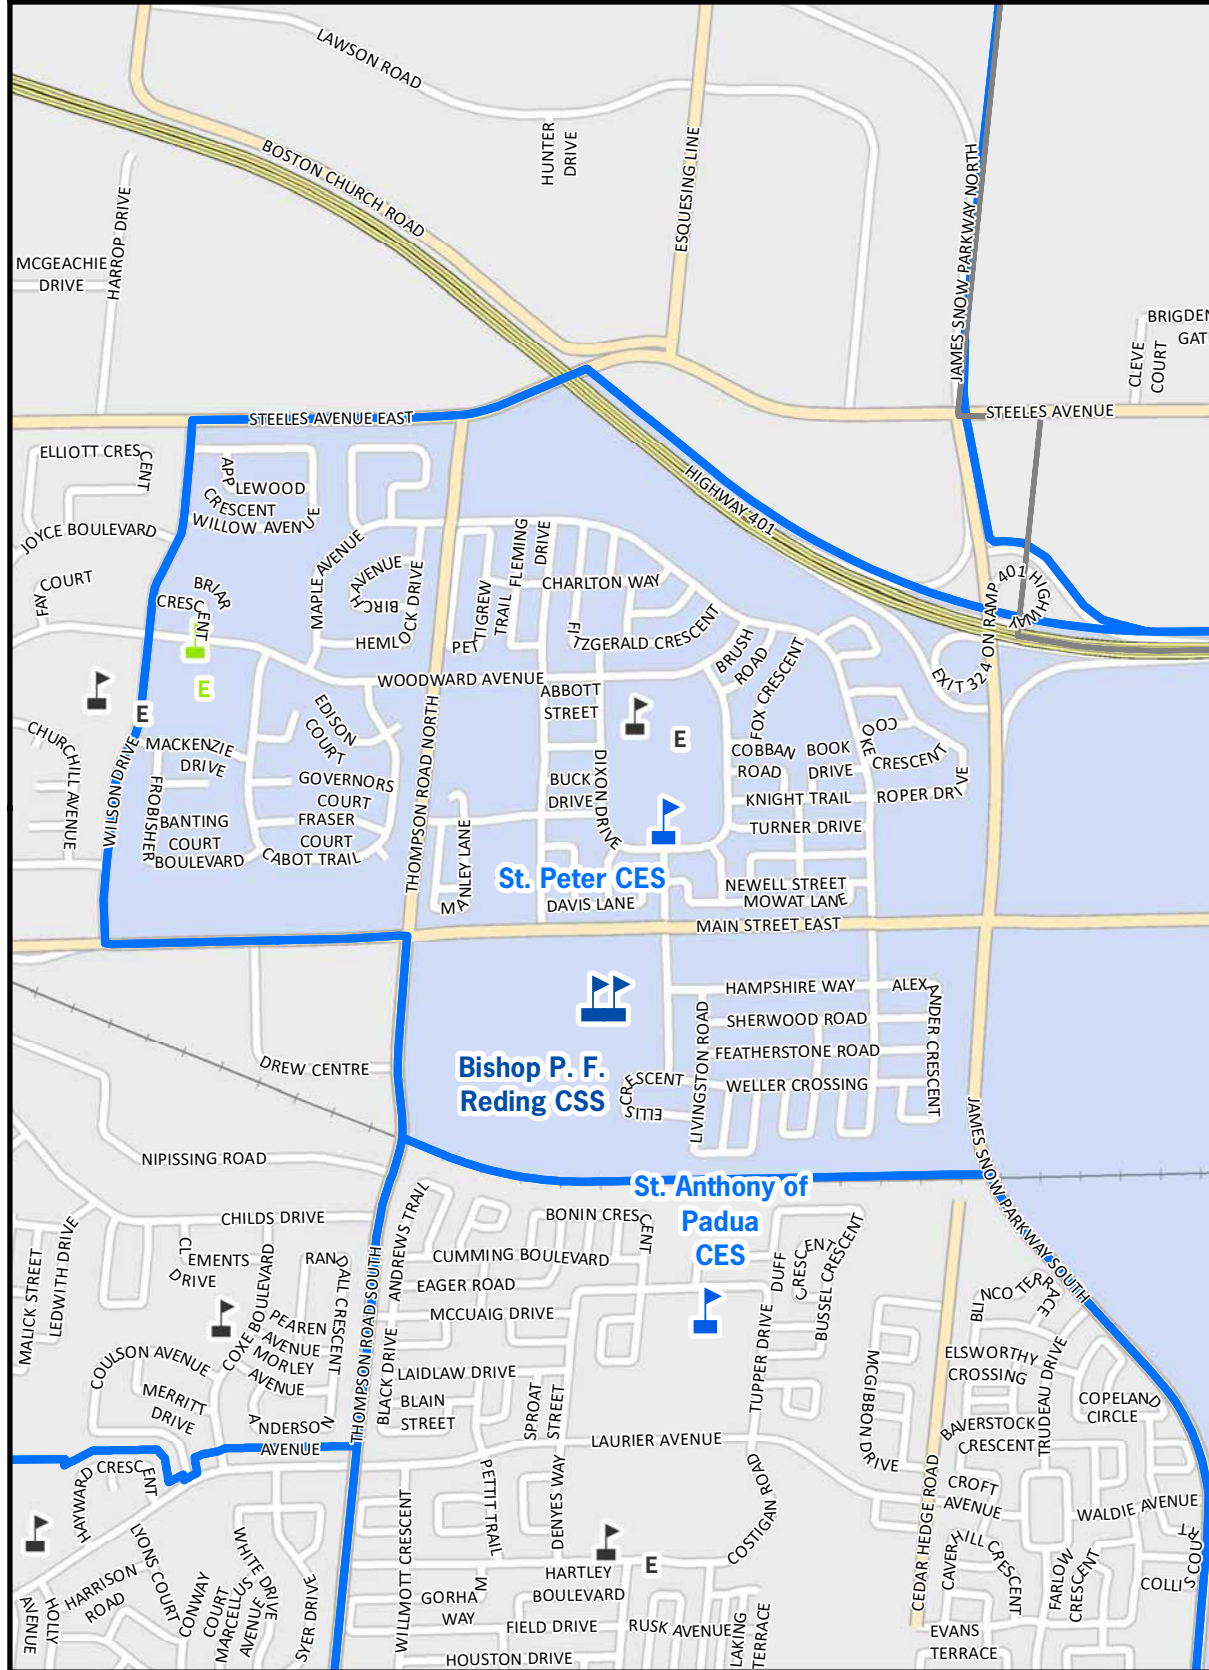

Urban Area

HALTON CATHOLIC DISTRICT SCHOOL BOARD **St. Peter Catholic Elementary School**
School Boundary Map
137 Dixon Drive, Milton, L9T 5P7

2018-2019

- HDSB Schools
- CSDCCS Schools
- CS Viamonde Schools
- HCDSB Secondary School
- HCDSB Elementary School