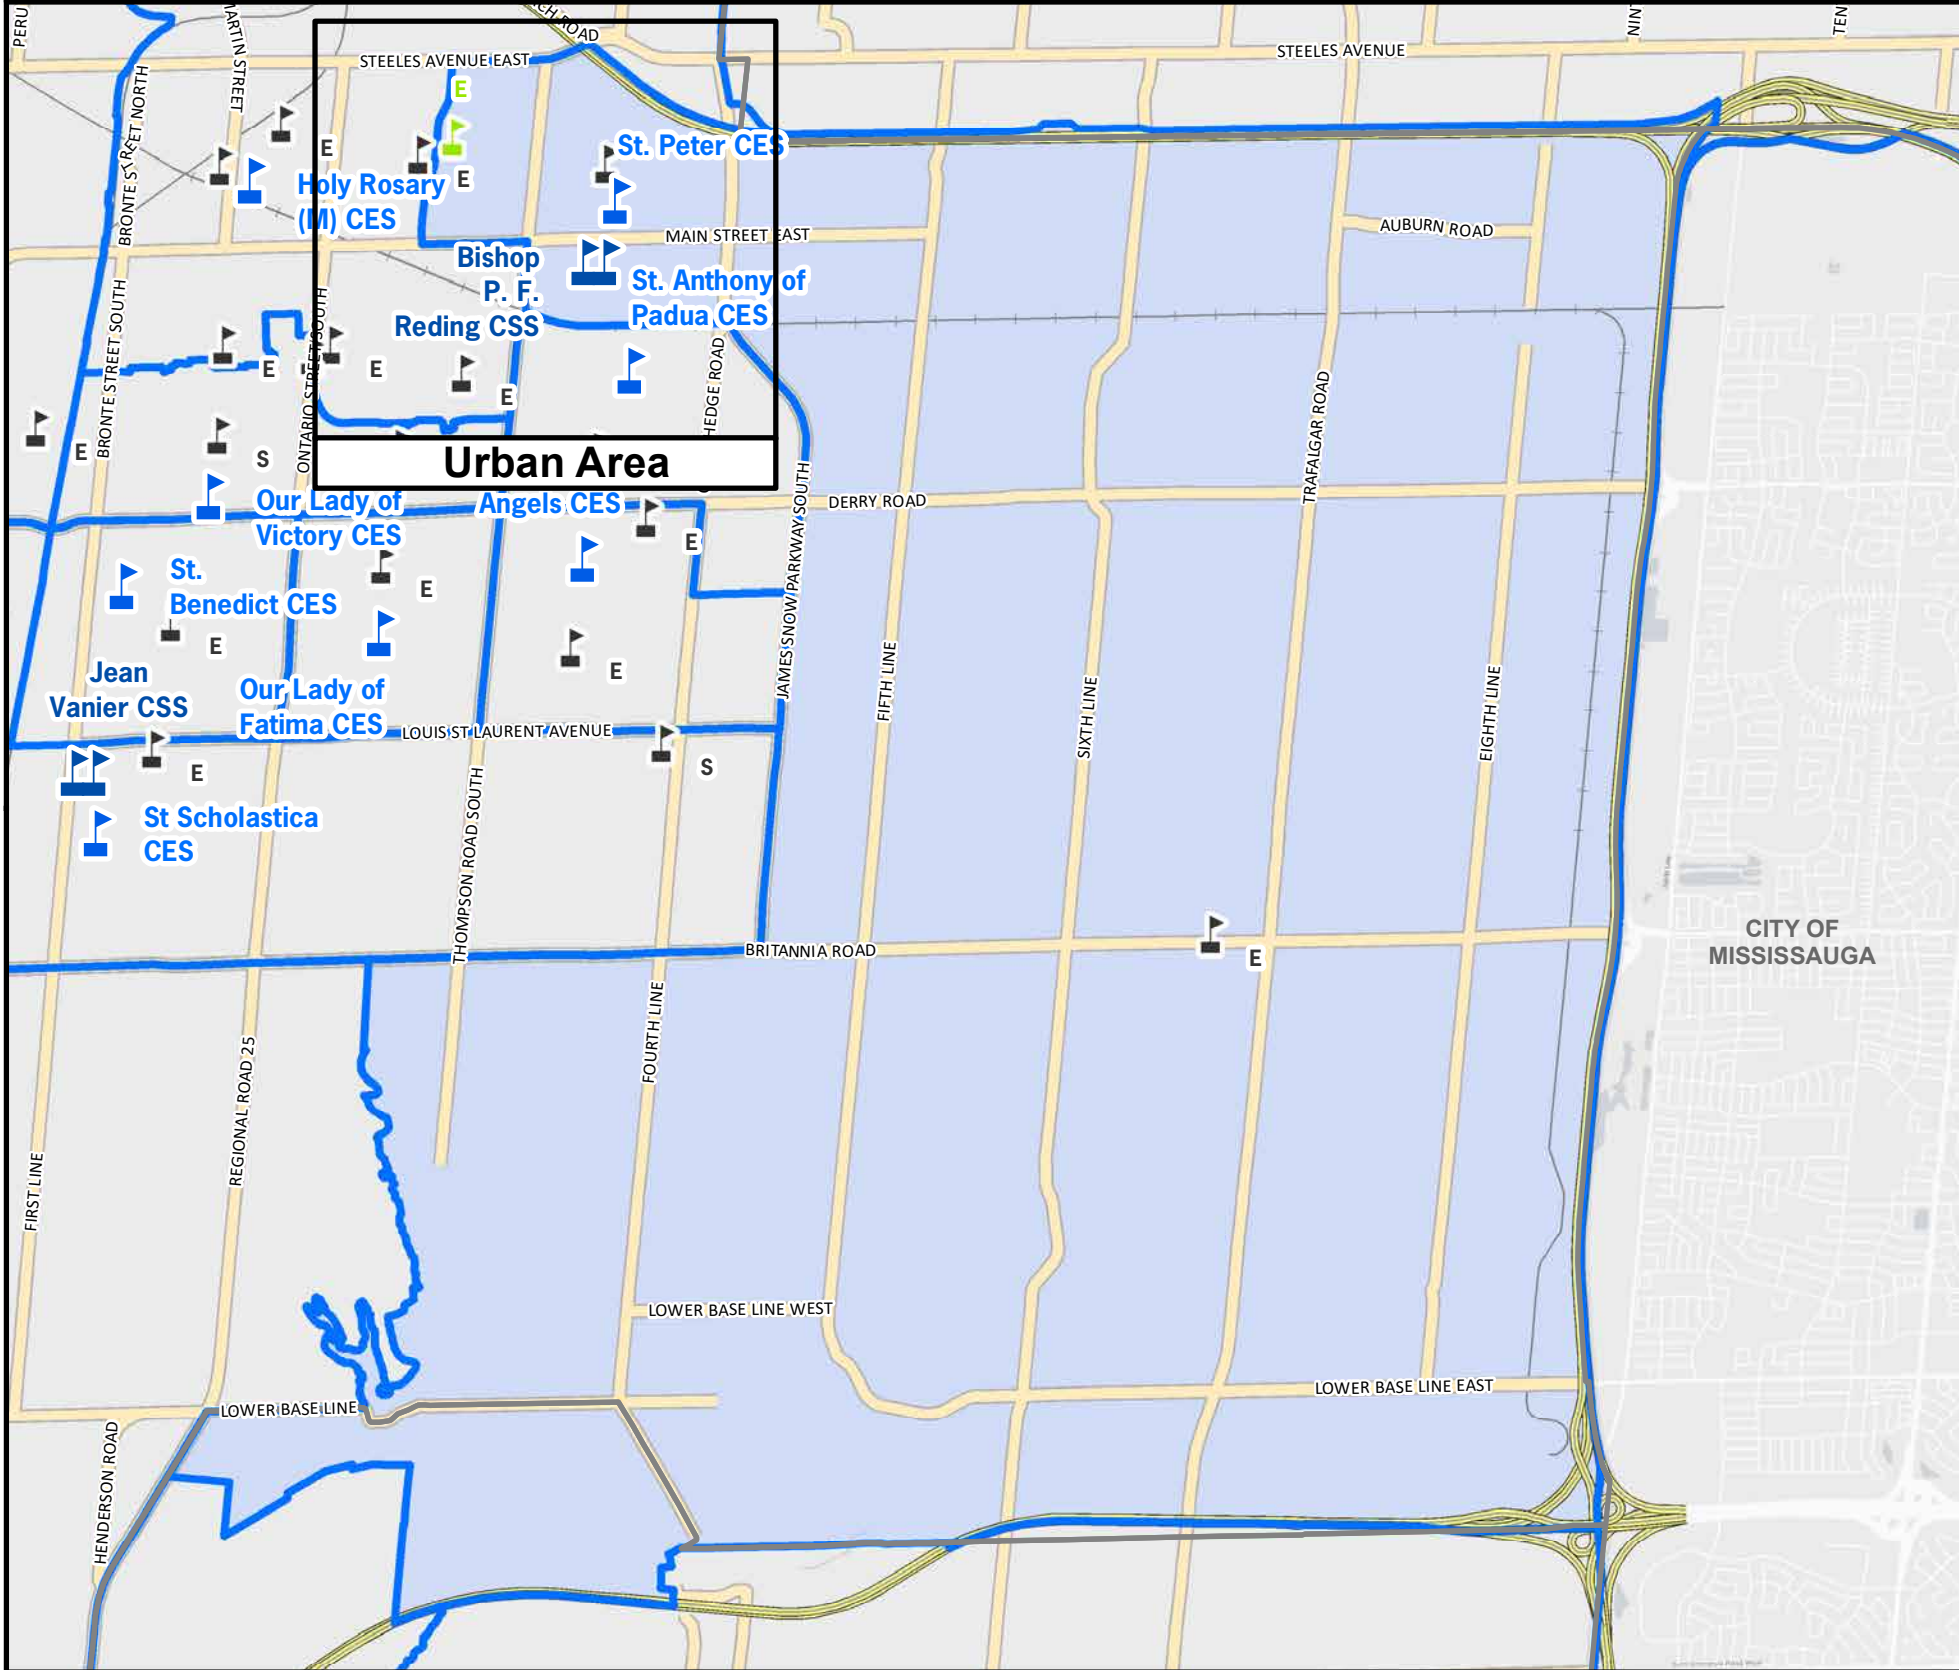

Rrual Area

Urban Area

HALTON CATHOLIC DISTRICT SCHOOL BOARD **St. Peter Catholic Elementary School**
School Boundary Map
137 Dixon Drive, Milton, L9T 5P7

2018-2019

- HDSB Schools
- CSDCCS Schools
- CS Viamonde Schools
- HCDSB Secondary School
- HCDSB Elementary School