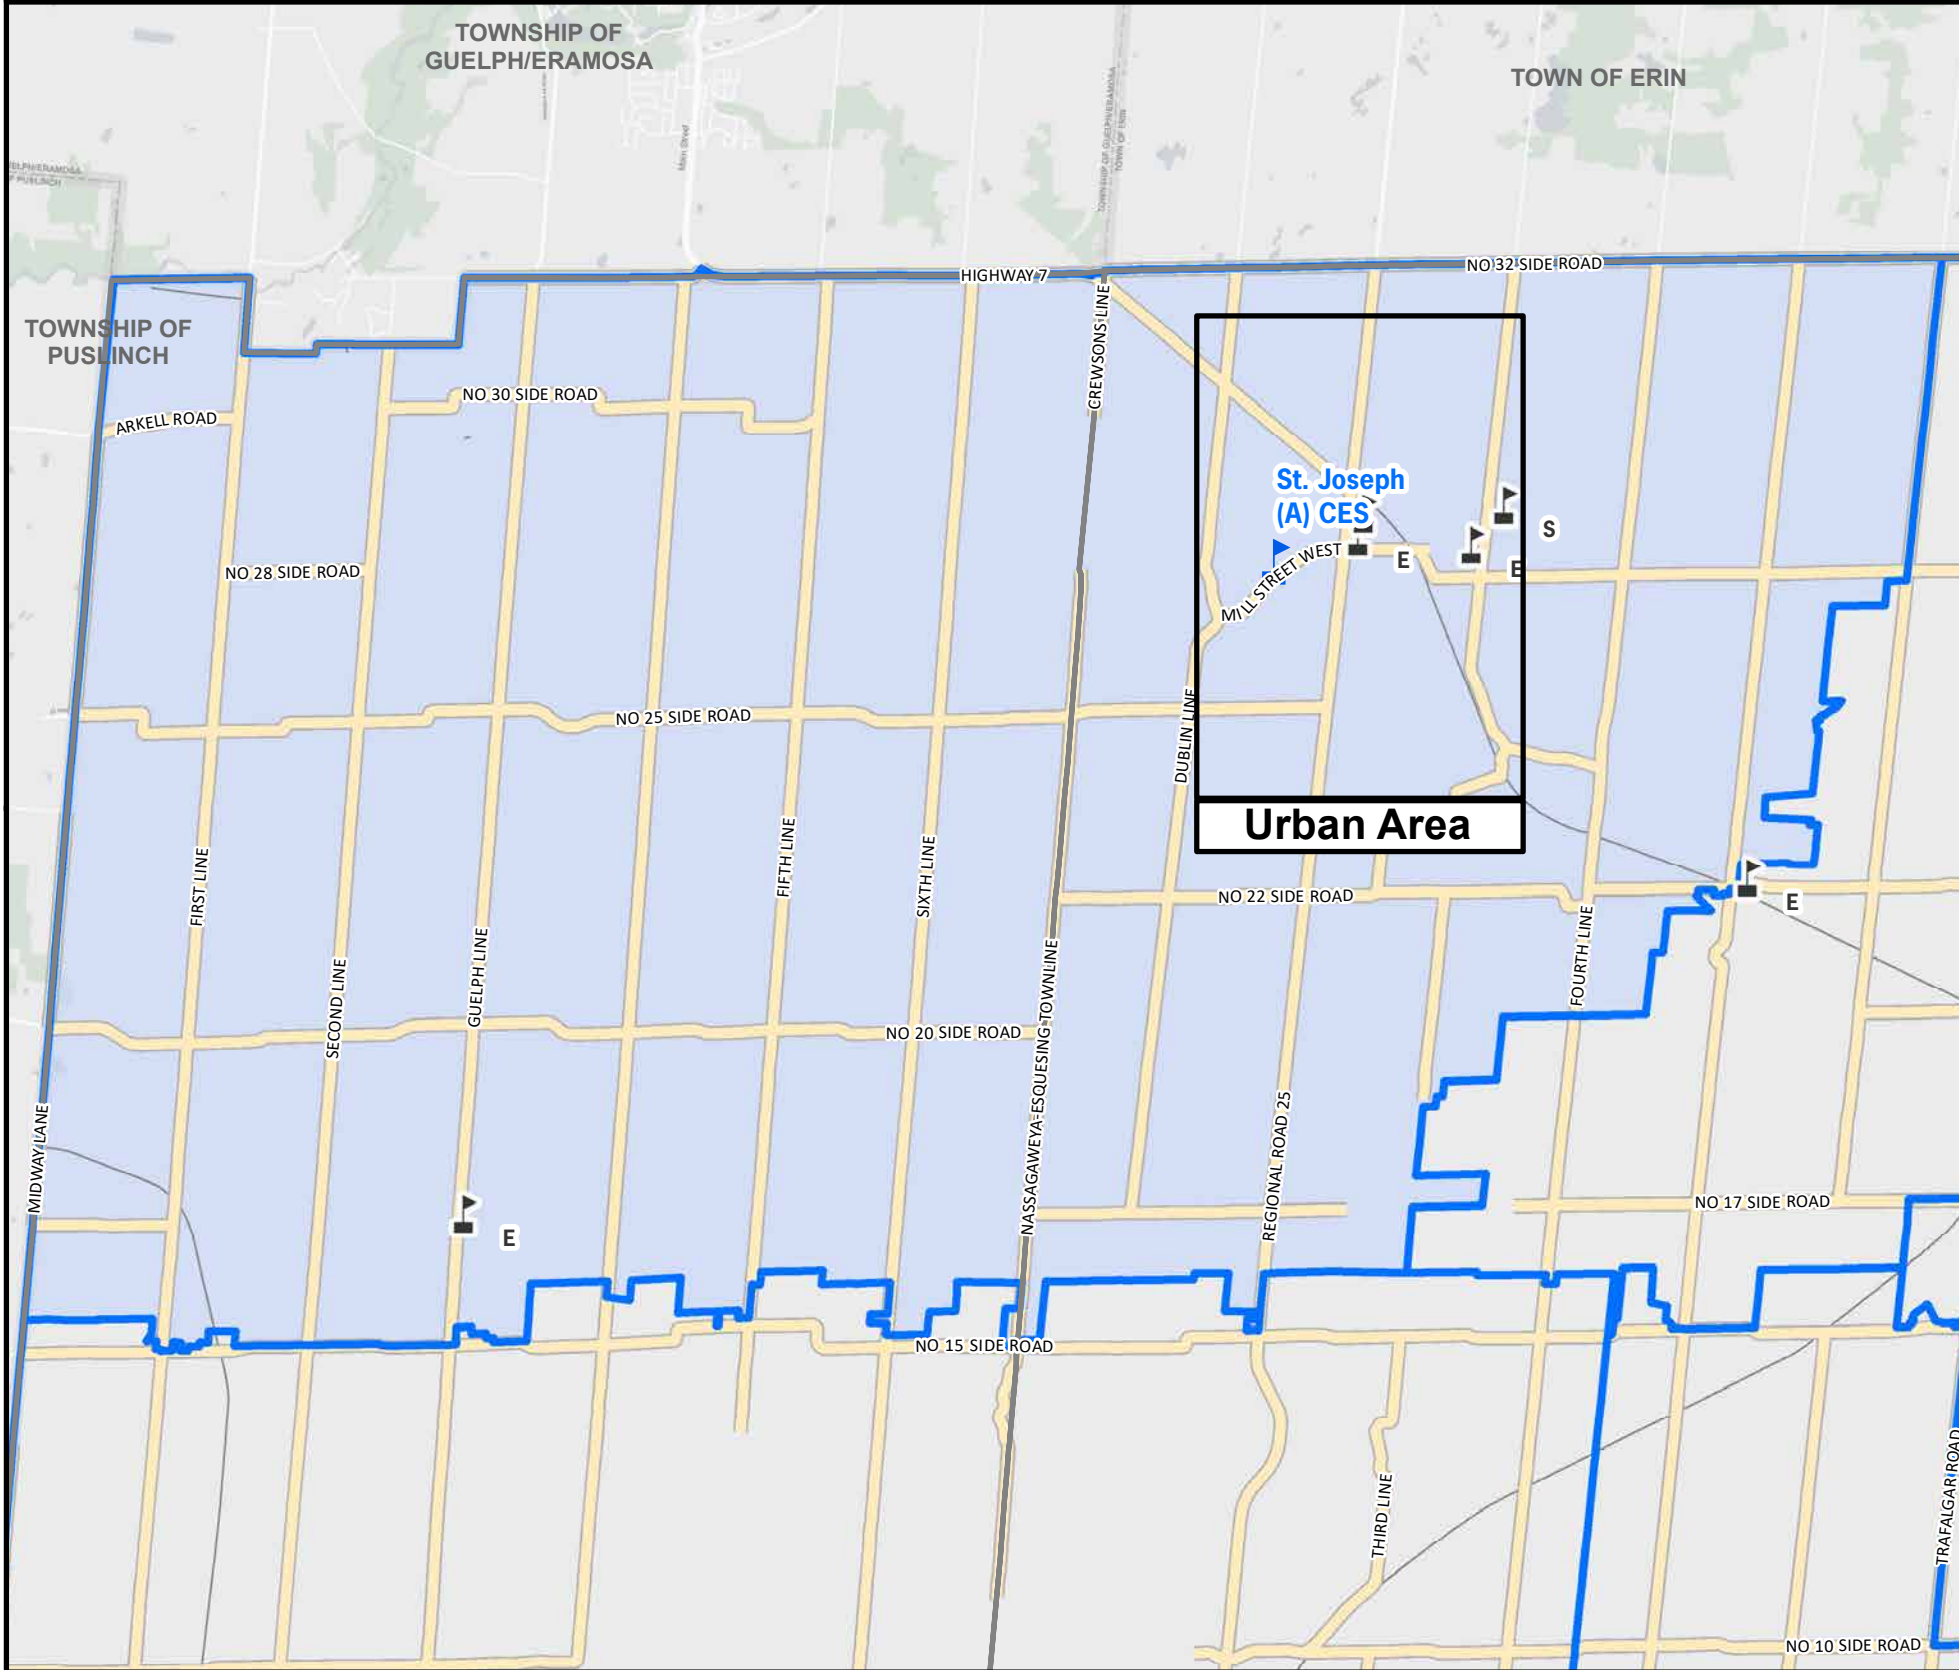

Rrual Area

Urban Area

HALTON CATHOLIC DISTRICT SCHOOL BOARD **St. Joseph (A) Catholic Elementary School**
School Boundary Map
147 Mill Street West, Acton, L7J 1G7

2018-2019

- HDSB Schools
- CSDCCS Schools
- CS Viamonde Schools
- HCDSB Secondary School
- HCDSB Elementary School