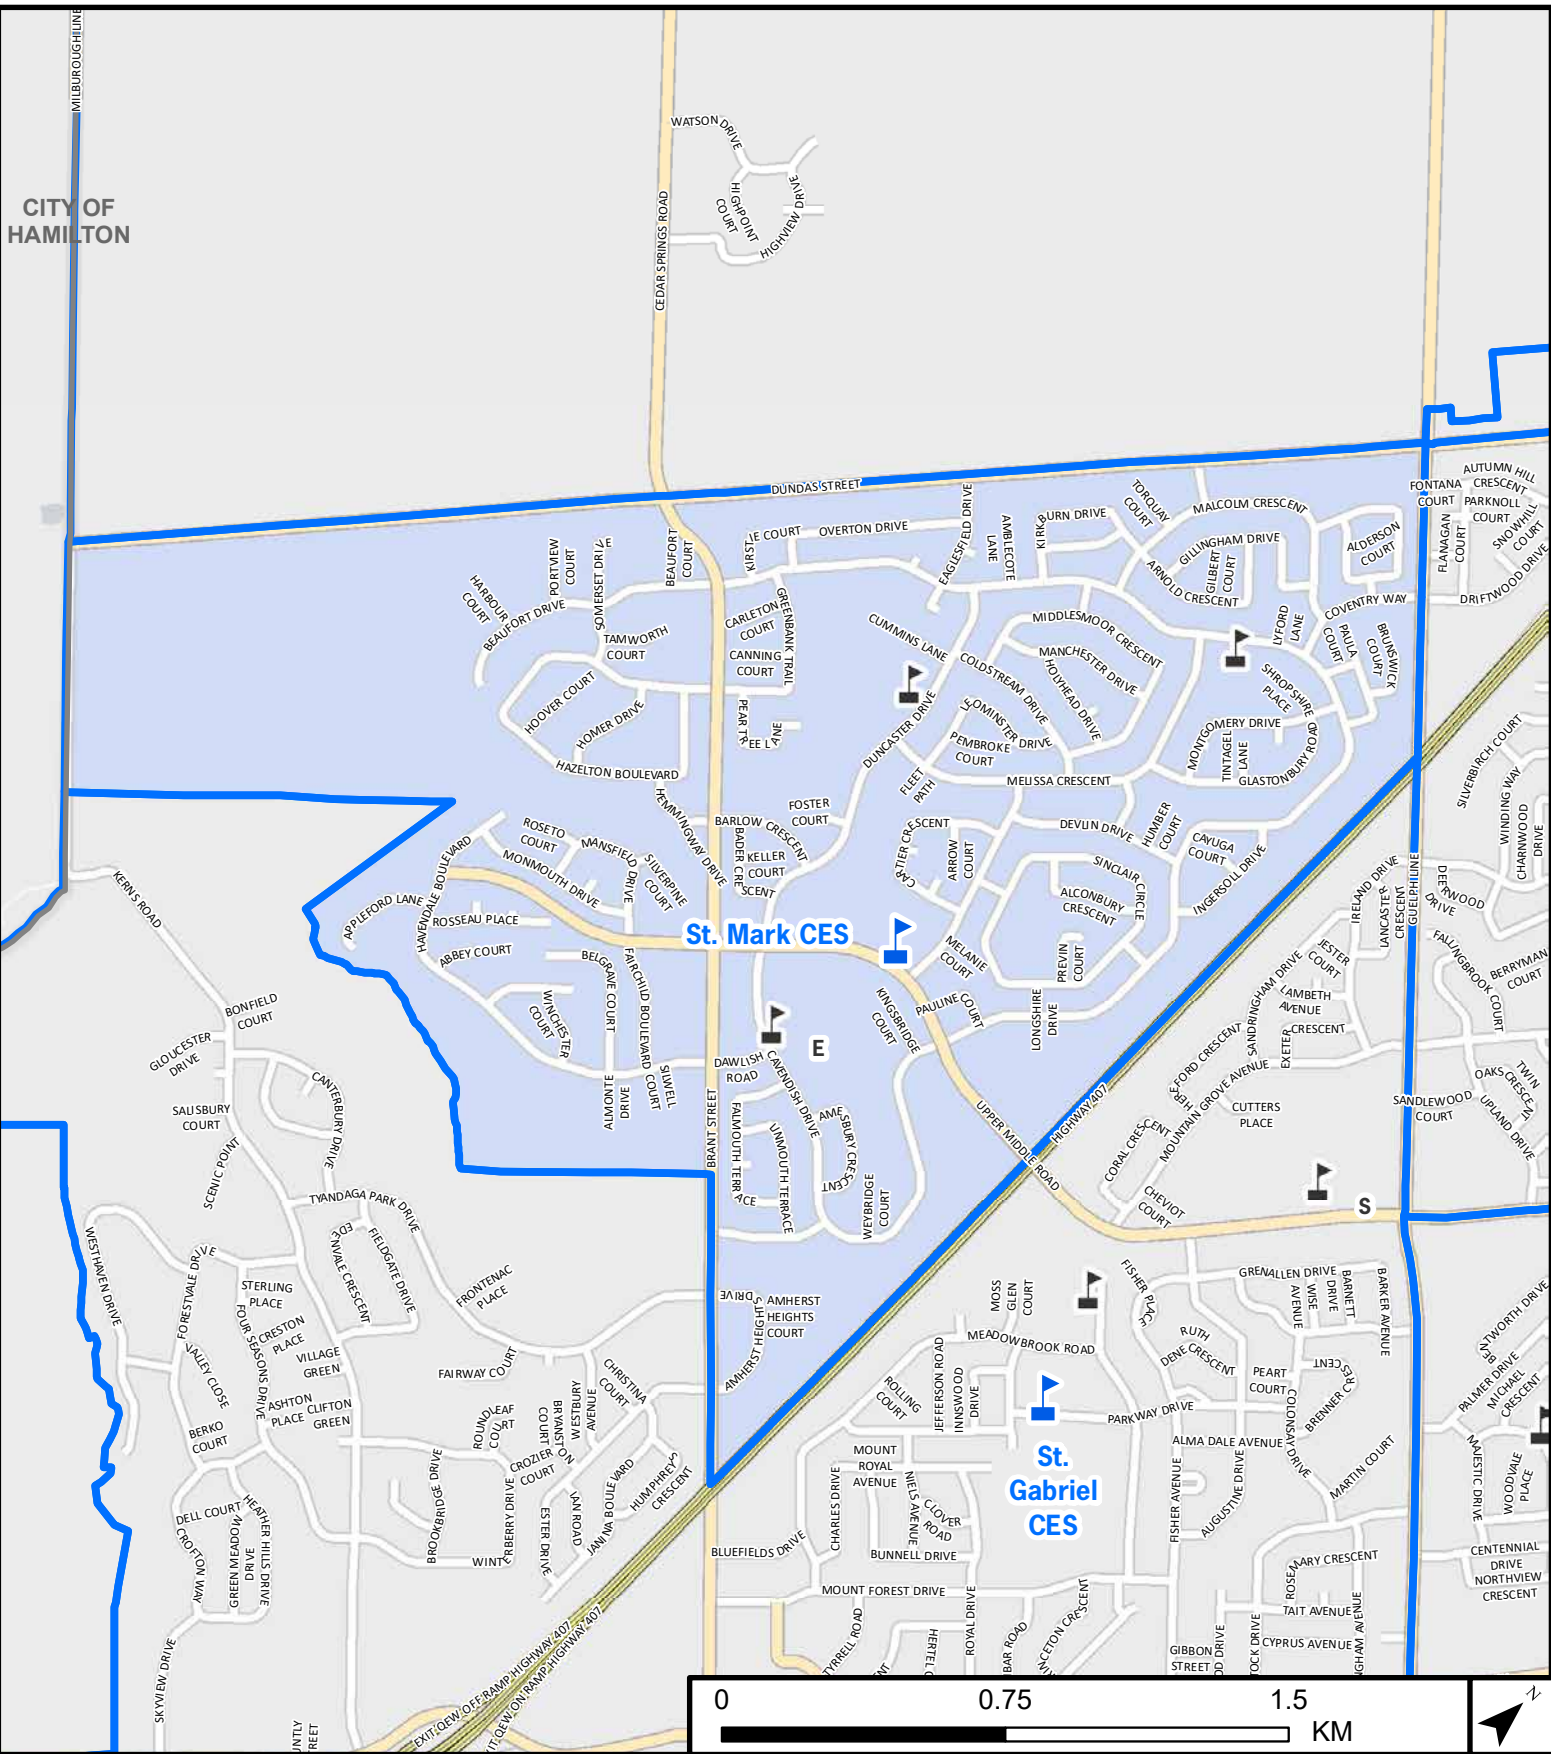

CITY OF HAMILTON

- HDSB Schools
- CSDCCS Schools
- CS Viamonde Schools
- HCDSB Secondary School
- HCDSB Elementary School

**St. Mark Catholic Elementary School**  
**School Boundary Map**  
 2145 Upper Middle Road, Burlington, L7P 4G1